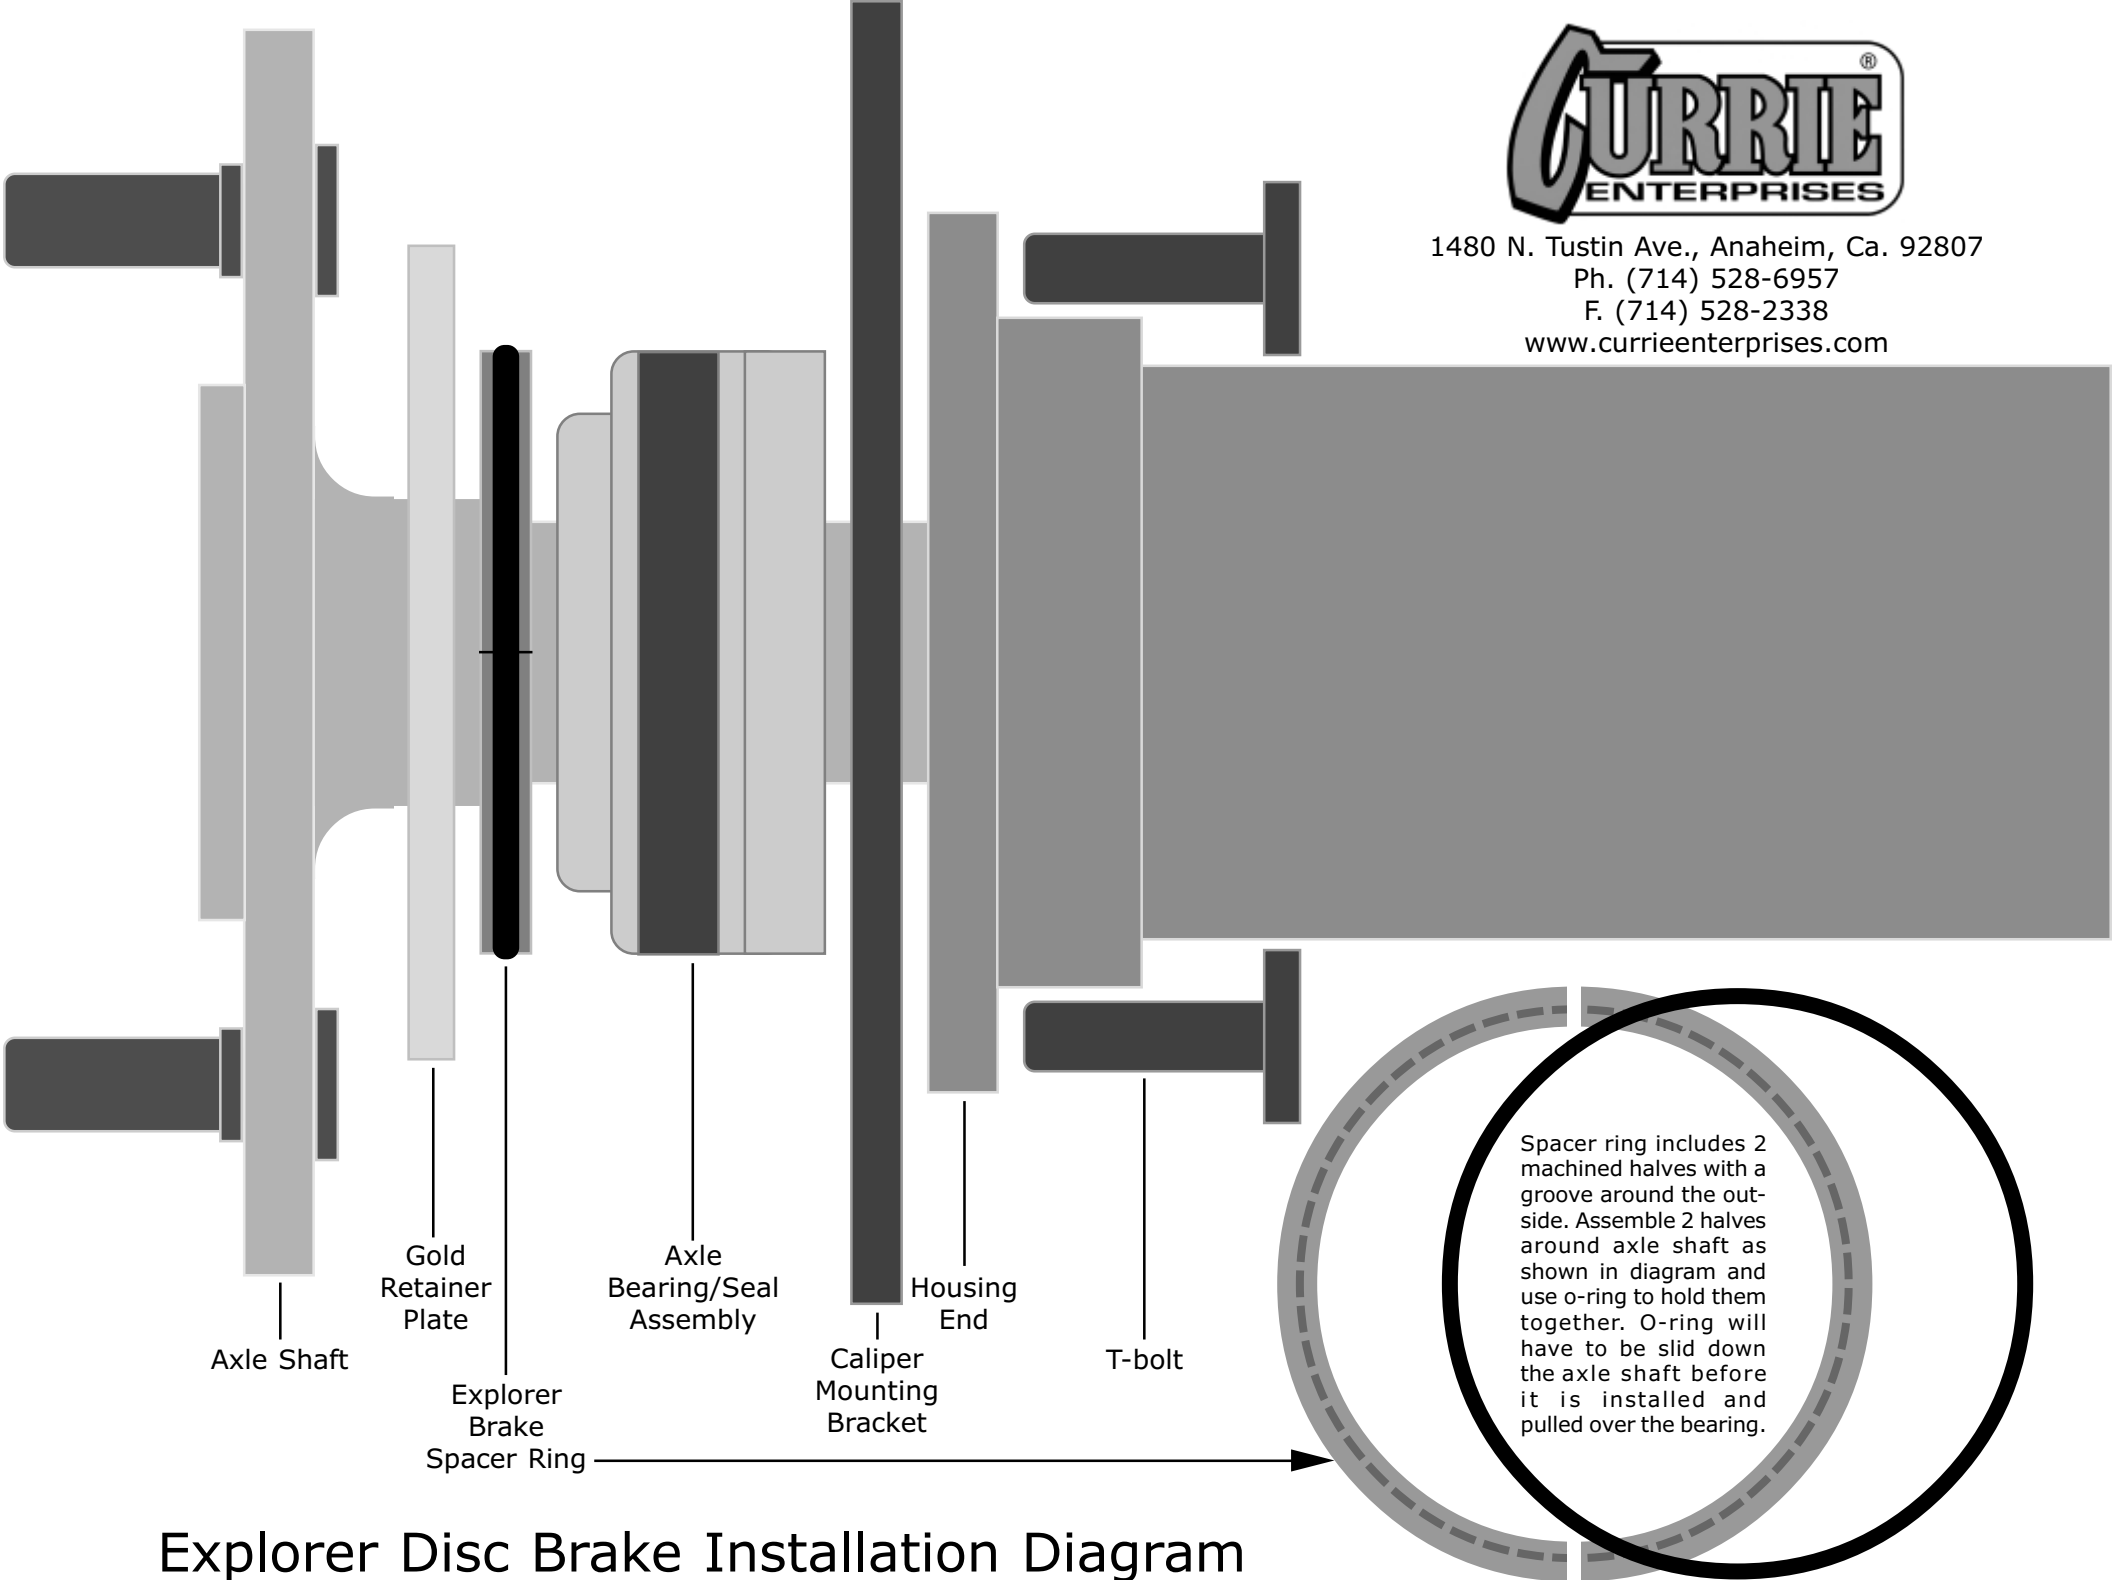

1480 N. Tustin Ave., Anaheim, Ca. 92807
Ph. (714) 528-6957
F. (714) 528-2338
www.currieenterprises.com

Explorer Disc Brake Installation Diagram